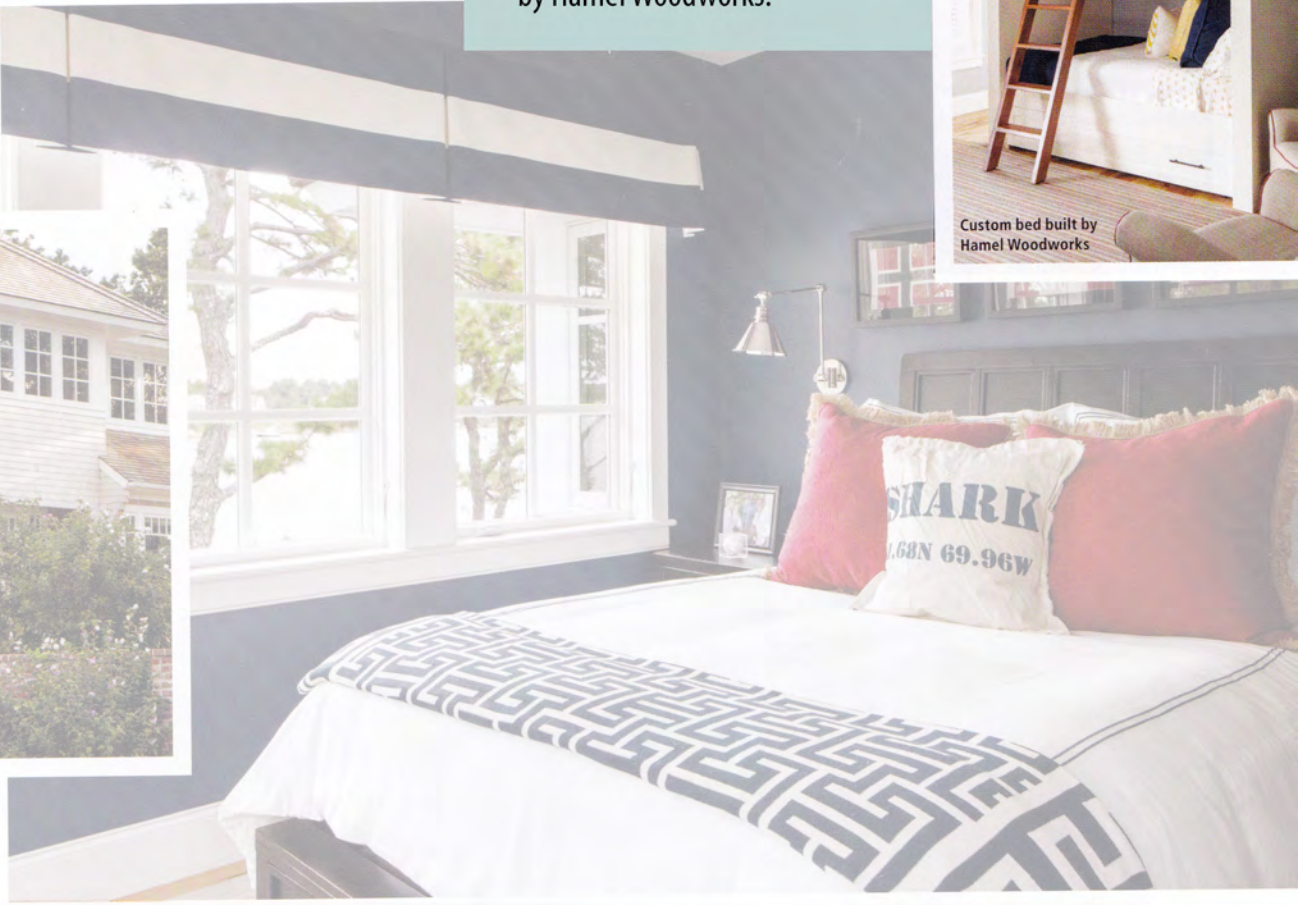

Custom bed built by Hamel Woodworks