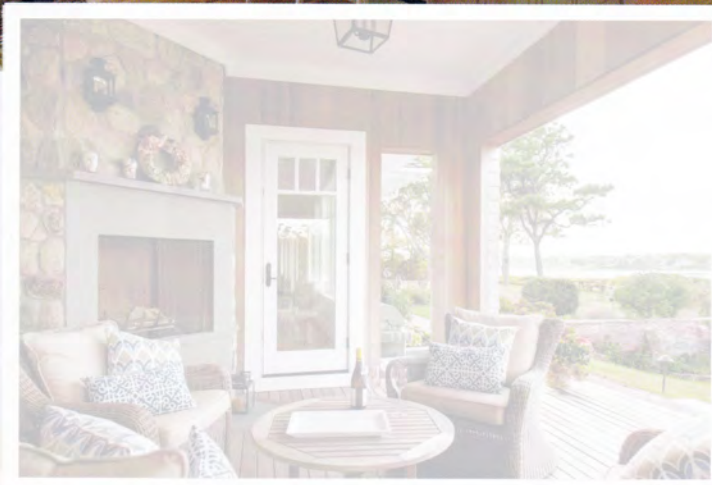

PPSRFT STD
U.S. Postage
PAID
Lynchburg, VA
Permit No. 425

PHOTO © DAN CUTRONA

Finished in 2012, this home situated on Oyster Pond has spectacular water views.

Custom kitchen cabinets and island constructed by Hamel Woodworks.