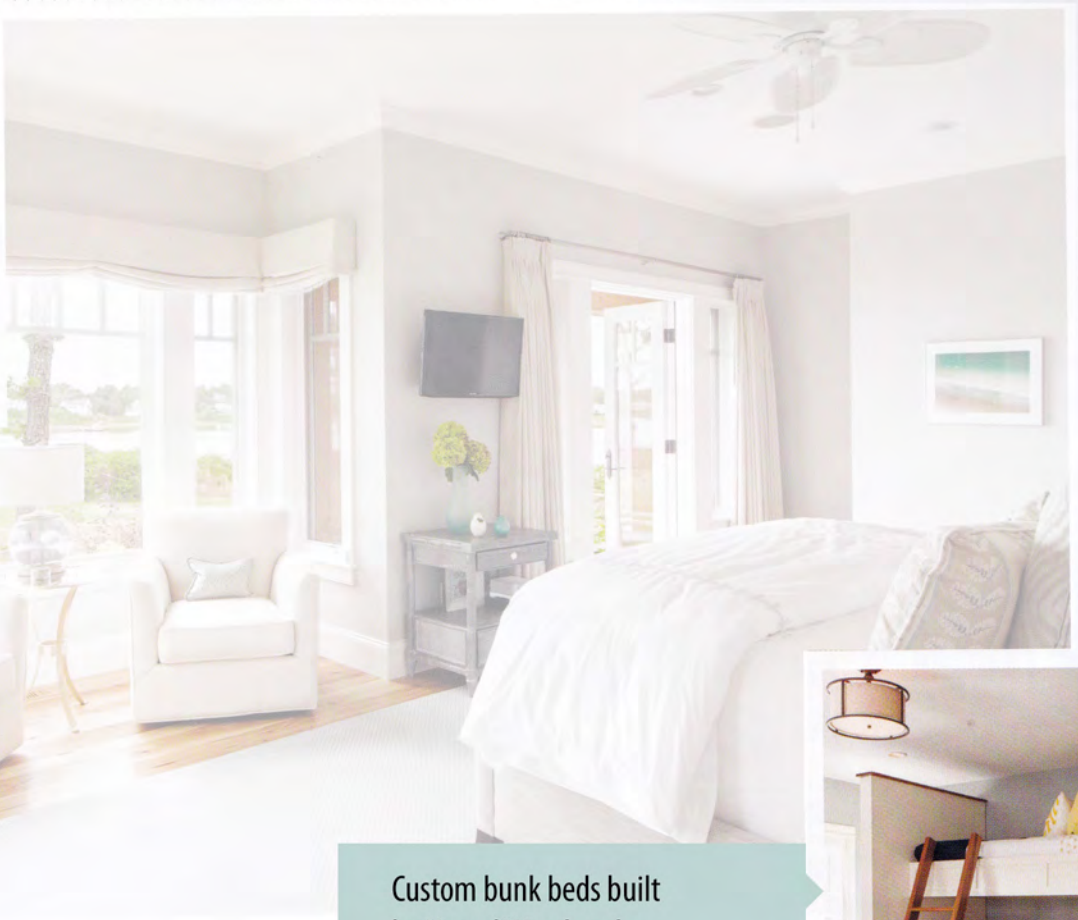

Custom bunk beds built by Hamel Woodworks.

Custom bed built by Hamel Woodworks

Custom bar cabinets built by Hamel Woodworks.

“At Ricciardi Marble & Granite, we are privileged to work with the area’s top custom home builders, architects and interior designers, as well as discerning homeowners,” Ricciardi says. “When the builder or kitchen designer’s clients come in, the office staff will take them directly to the yard and help them match or choose their colors and styles on the spot.”